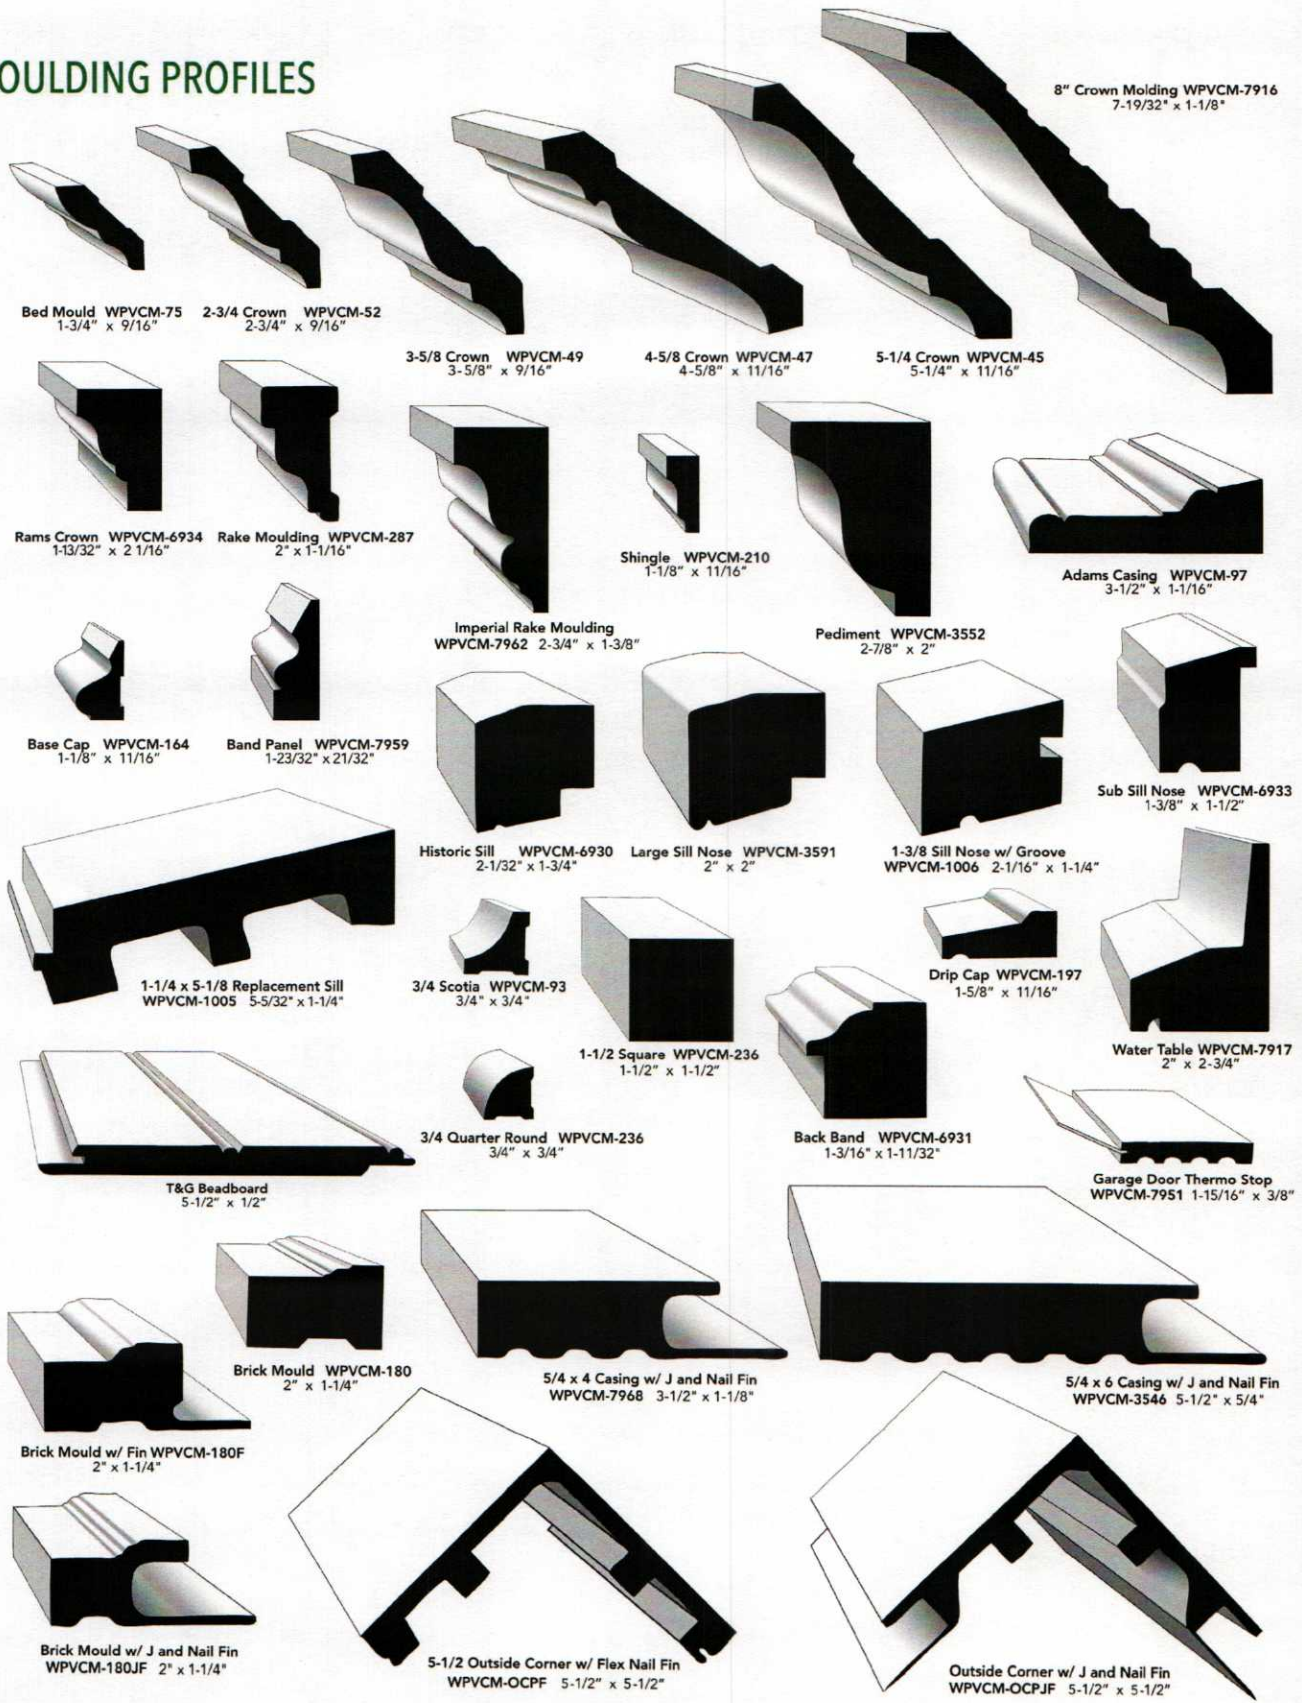

# MOULDING PROFILES

Installation: WOLF PVC Trim and Mouldings can be cut, drilled, routed, nailed and installed just like wood, using regular tools.

For complete installation instructions, visit [WOLFHomeProducts.com](http://WOLFHomeProducts.com).